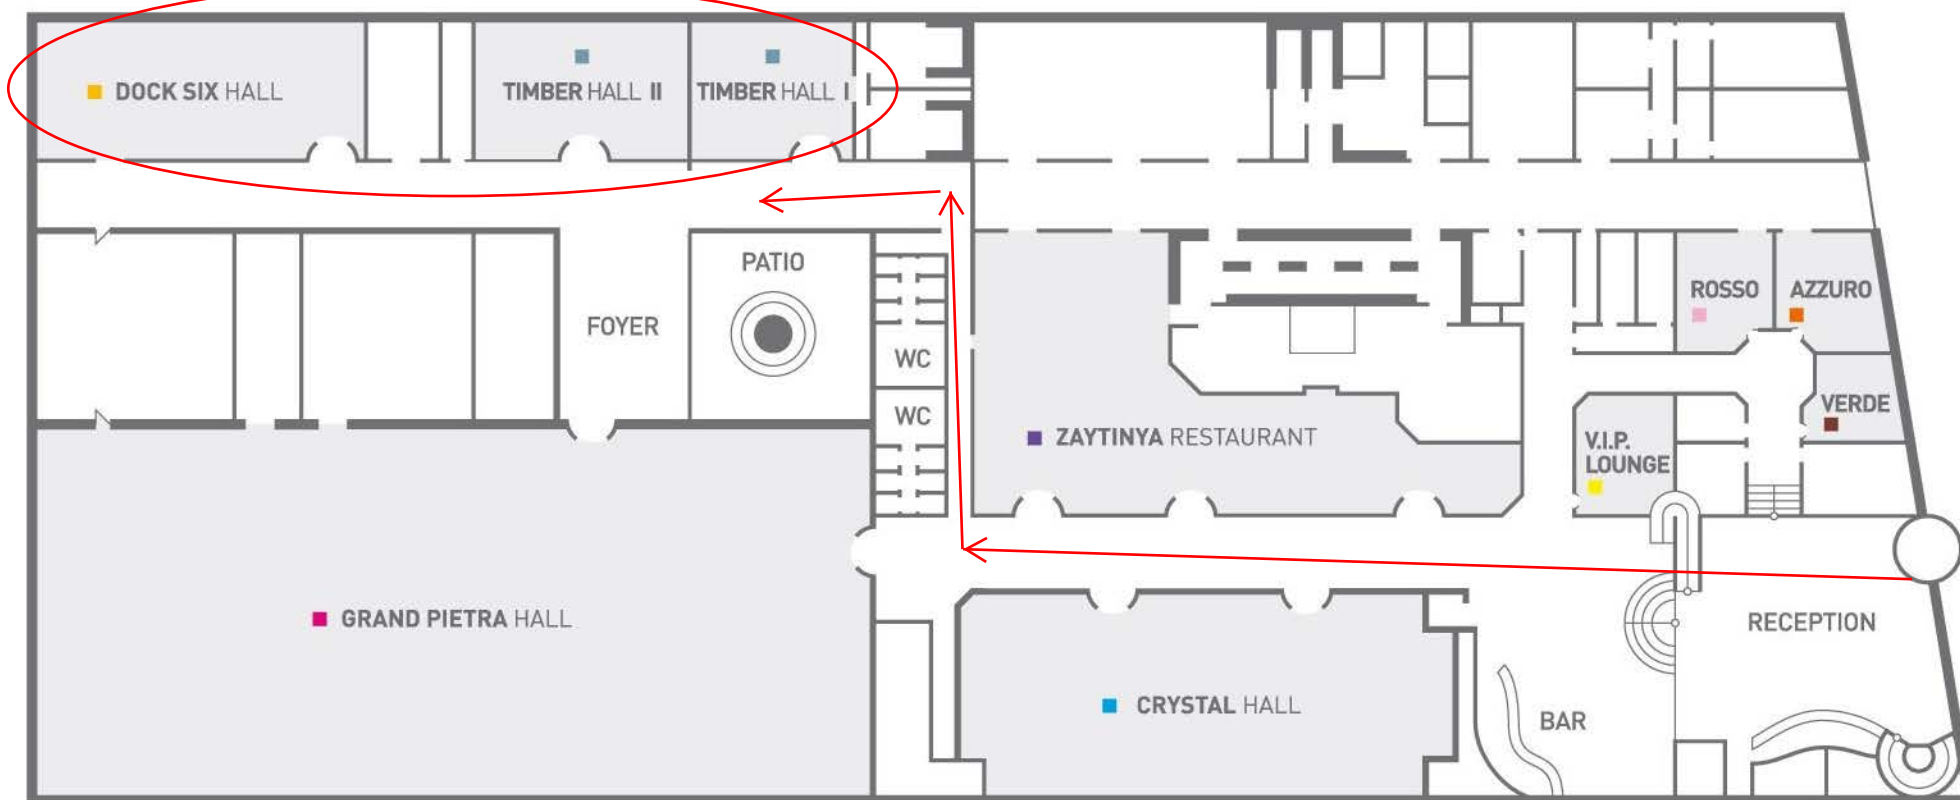

CONFERENCE ROOM	Sq.m	CLASSROOM	THEATRE	U SHAPE MEETING	CONFERENCE ROOM	Sq.m	SET MENU DINNER	SIT DOWN BUFFET	COCKTAIL
GRAND PIETRA HALL	1.117	1300 pax	2500 pax	350-600 pax	GRAND PIETRA HALL	1.117	1100 pax	850 pax	2000 pax
CRYSTAL HALL	345	230 pax	450 pax	150 pax	CRYSTAL HALL	345	300 pax	250 pax	580 pax
DOCK SIX HALL	187	171 pax	250 pax	80 pax	DOCK SIX HALL	187	200 pax	200 pax	250 pax
TIMBER HALL	233	189 pax	300 pax	90 pax	TIMBER HALL	233	230 pax	230 pax	300 pax
TIMBER HALL I	109	63 pax	110 pax	42 pax	TIMBER HALL I	109	90 pax	90 pax	120 pax
TIMBER HALL II	124	126 pax	190 pax	48 pax	TIMBER HALL II	124	135 pax	135 pax	180 pax
BIANCO HALL	107	55 pax	110 pax	35 pax	MARRONE HALL	45	40 pax	20 pax	60 pax
MARRONE HALL	45	25 pax	40 pax	20 pax	AZZURO HALL	41	-	-	-
ROSSO HALL	32	18 pax	30 pax	15 pax	V.I.P. LOUNGE	35	22 pax	-	40 pax
AZZURO HALL	41	20 pax	40 pax	20 pax	VERDE HALL	29	-	-	-
V.I.P. LOUNGE	35	18 pax	20 pax	15 pax	ZAYTINYA RESTAURANT	400	300 pax	300 pax	400 pax
VERDE HALL	29	10 pax	15 pax	10 pax	ROOF GARDEN	480	500 pax	400 pax	700 pax

WIMS'14 Lecture rooms

- GRAND PIETRA HALL ■
- CRYSTAL HALL ■
- DOCK SIX HALL ■
- ZAYTINYA RESTAURANT ■
- VIP LOUNGE ■
- AZZURO HALL ■
- ROSSO HALL ■
- VERDE HALL ■
- TIMBER HALL ■